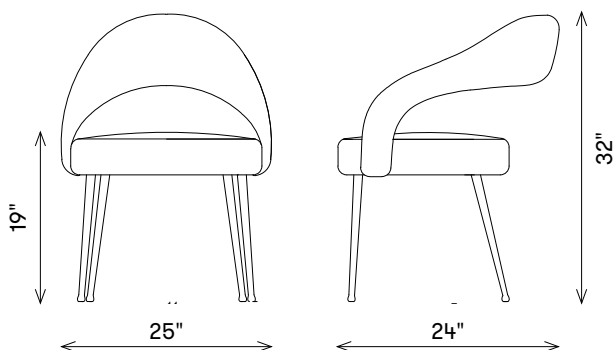

kelly wearstler

LAUREL CHAIR

EJV1521-25-BB-COL

MATERIALS SHOWN

Burnished Brass Legs
In Sonoma Straw • W10691-20

AVAILABLE IN

Burnished Brass
Blackened Brass
See Fabric PDF

DIMENSIONS

Width: 25"
Height: 32"
Depth: 24"
Seat Height: 19"

FINISHES